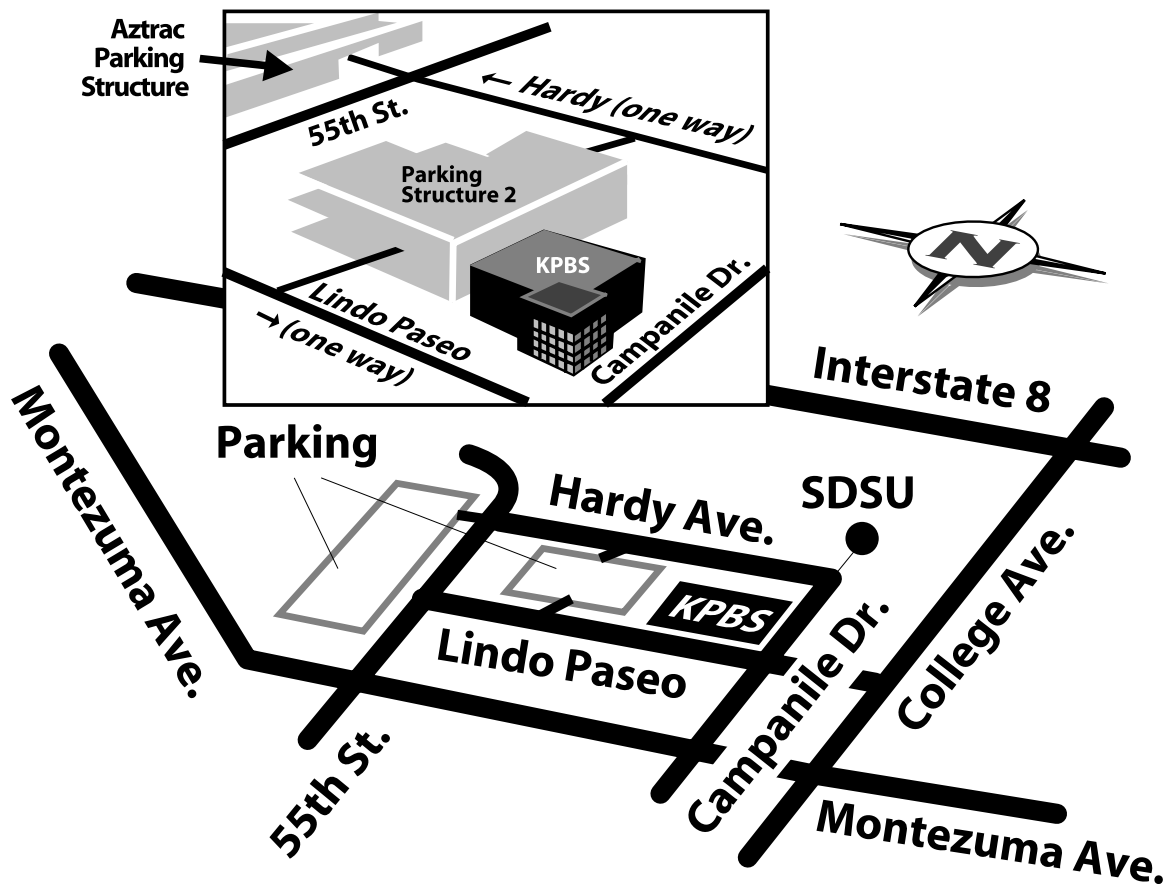

KPBS Copley Telecommunications Center

5200 Campanile Drive, San Diego, CA (619) 594-1515

Directions

From Montezuma Road

Turn left on 55th St. and right onto Lindo Paseo. Enter the parking structure mid-way up the block on your left. Park in either a F/S or SP800 space and exit the structure to the southeast. Proceed along Lindo Paseo to the KPBS lobby at the corner of Campanile and Lindo Paseo.

From College Ave.

Turn right onto Lindo Paseo, and right again onto Campanile. Turn left onto Hardy Ave. and proceed to the parking structure entrance mid-way up the block. Park in either a F/S or SP800 space and exit the structure to the southeast. Proceed along Lindo Paseo to the KPBS lobby at the corner of Campanile and Lindo Paseo.

Parking

Guest parking in Parking Structure 2 or Aztrac Parking Structure is available after 4:30 p.m. Monday through Friday and all day on Saturday, Sunday and holidays.

The cost is \$1 per hour and you can purchase a permit for the desired number of hours of parking from the yellow permit vending machine available on each level. Once you've paid the fee for the number of hours you wish to park, the machine will print out a permit which needs to be clearly displayed on your dash board.