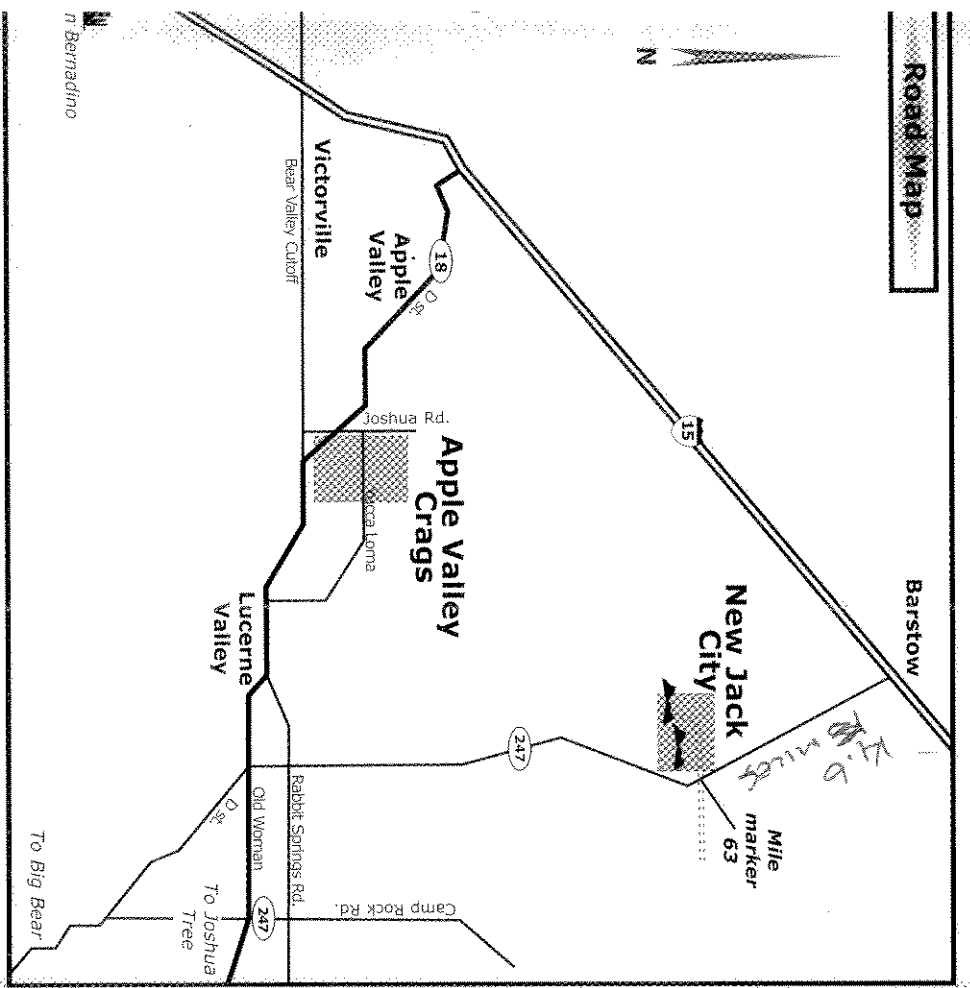

Road Map

Directions to NJC:

From I-15 Freeway exit Barstow Rd. (Hwy 247), go South for about .5 miles and turn right (West) onto an unnamed dirt road at mile marker 63.0. Follow this road for 1 mile and go left (South) on the dirt road, refer to the map to find the crag you're looking for.

Overview Map

HWY. 247