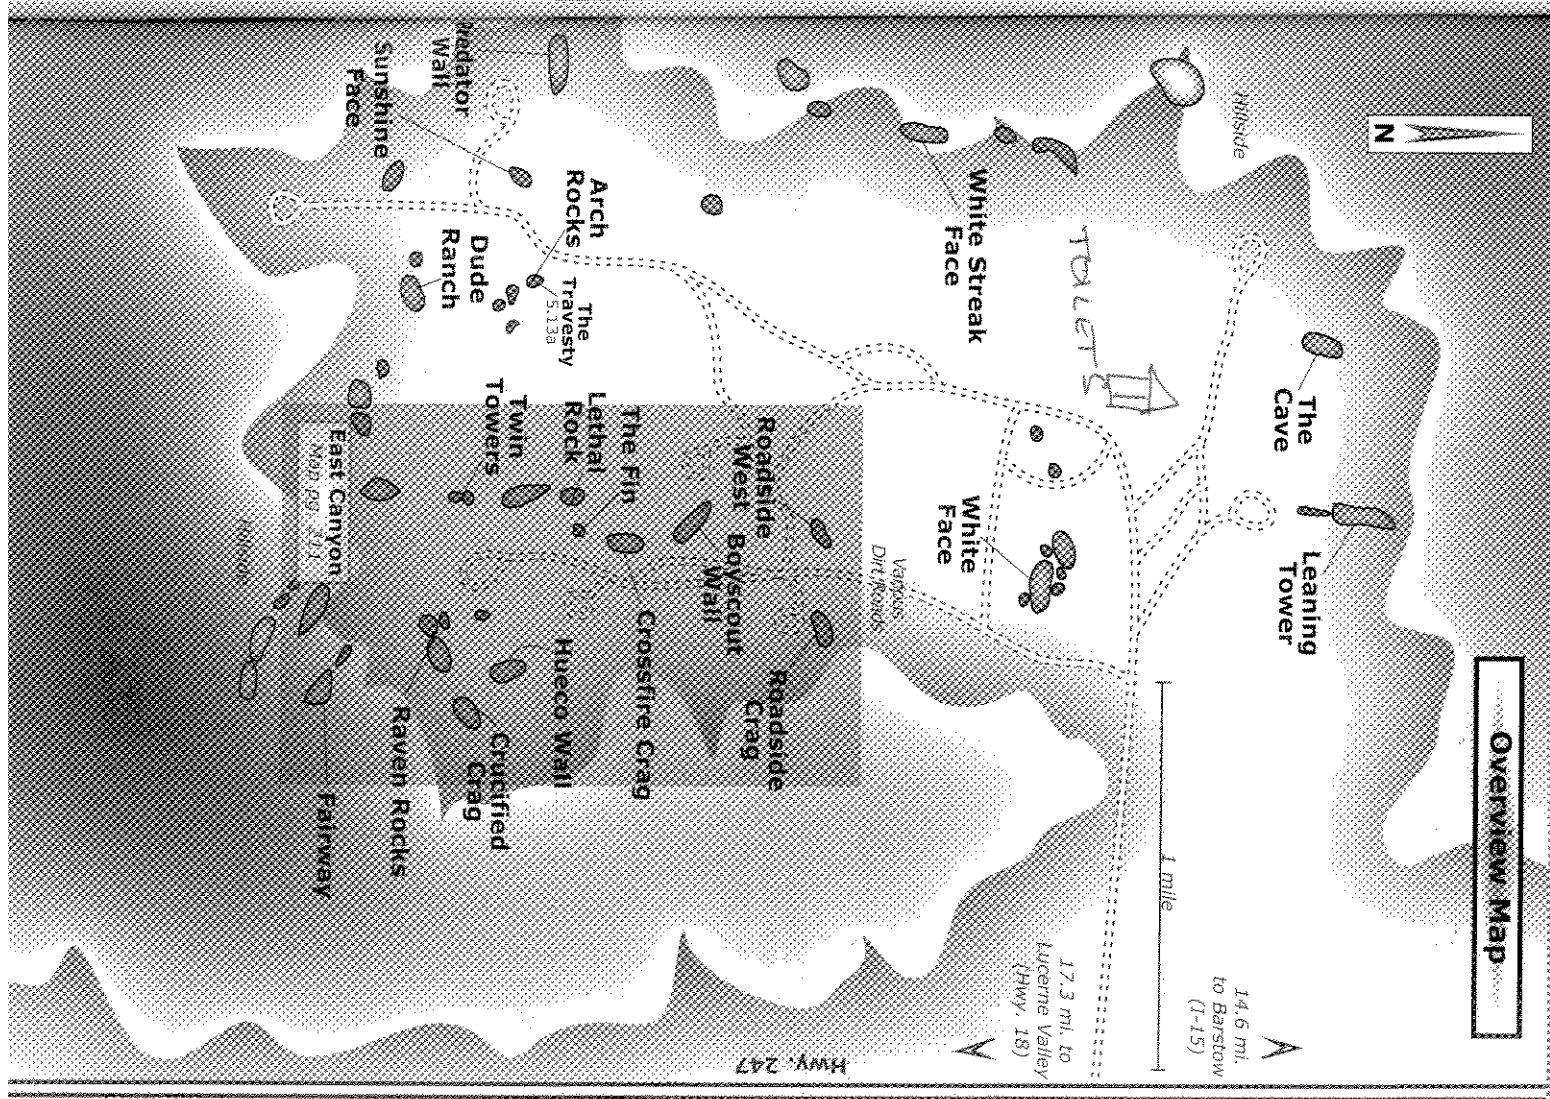

Road Map

Directions to NJC:

From I-15 Freeway exit Barstow Rd. (Hwy 247), go South for about .5 miles and turn right (West) onto an unnamed dirt road at mile marker 63.0. Follow this road for 1 mile and go left (South) on the dirt road, refer to the map to find the crag you're looking for.

Overview Map

HWY. 247