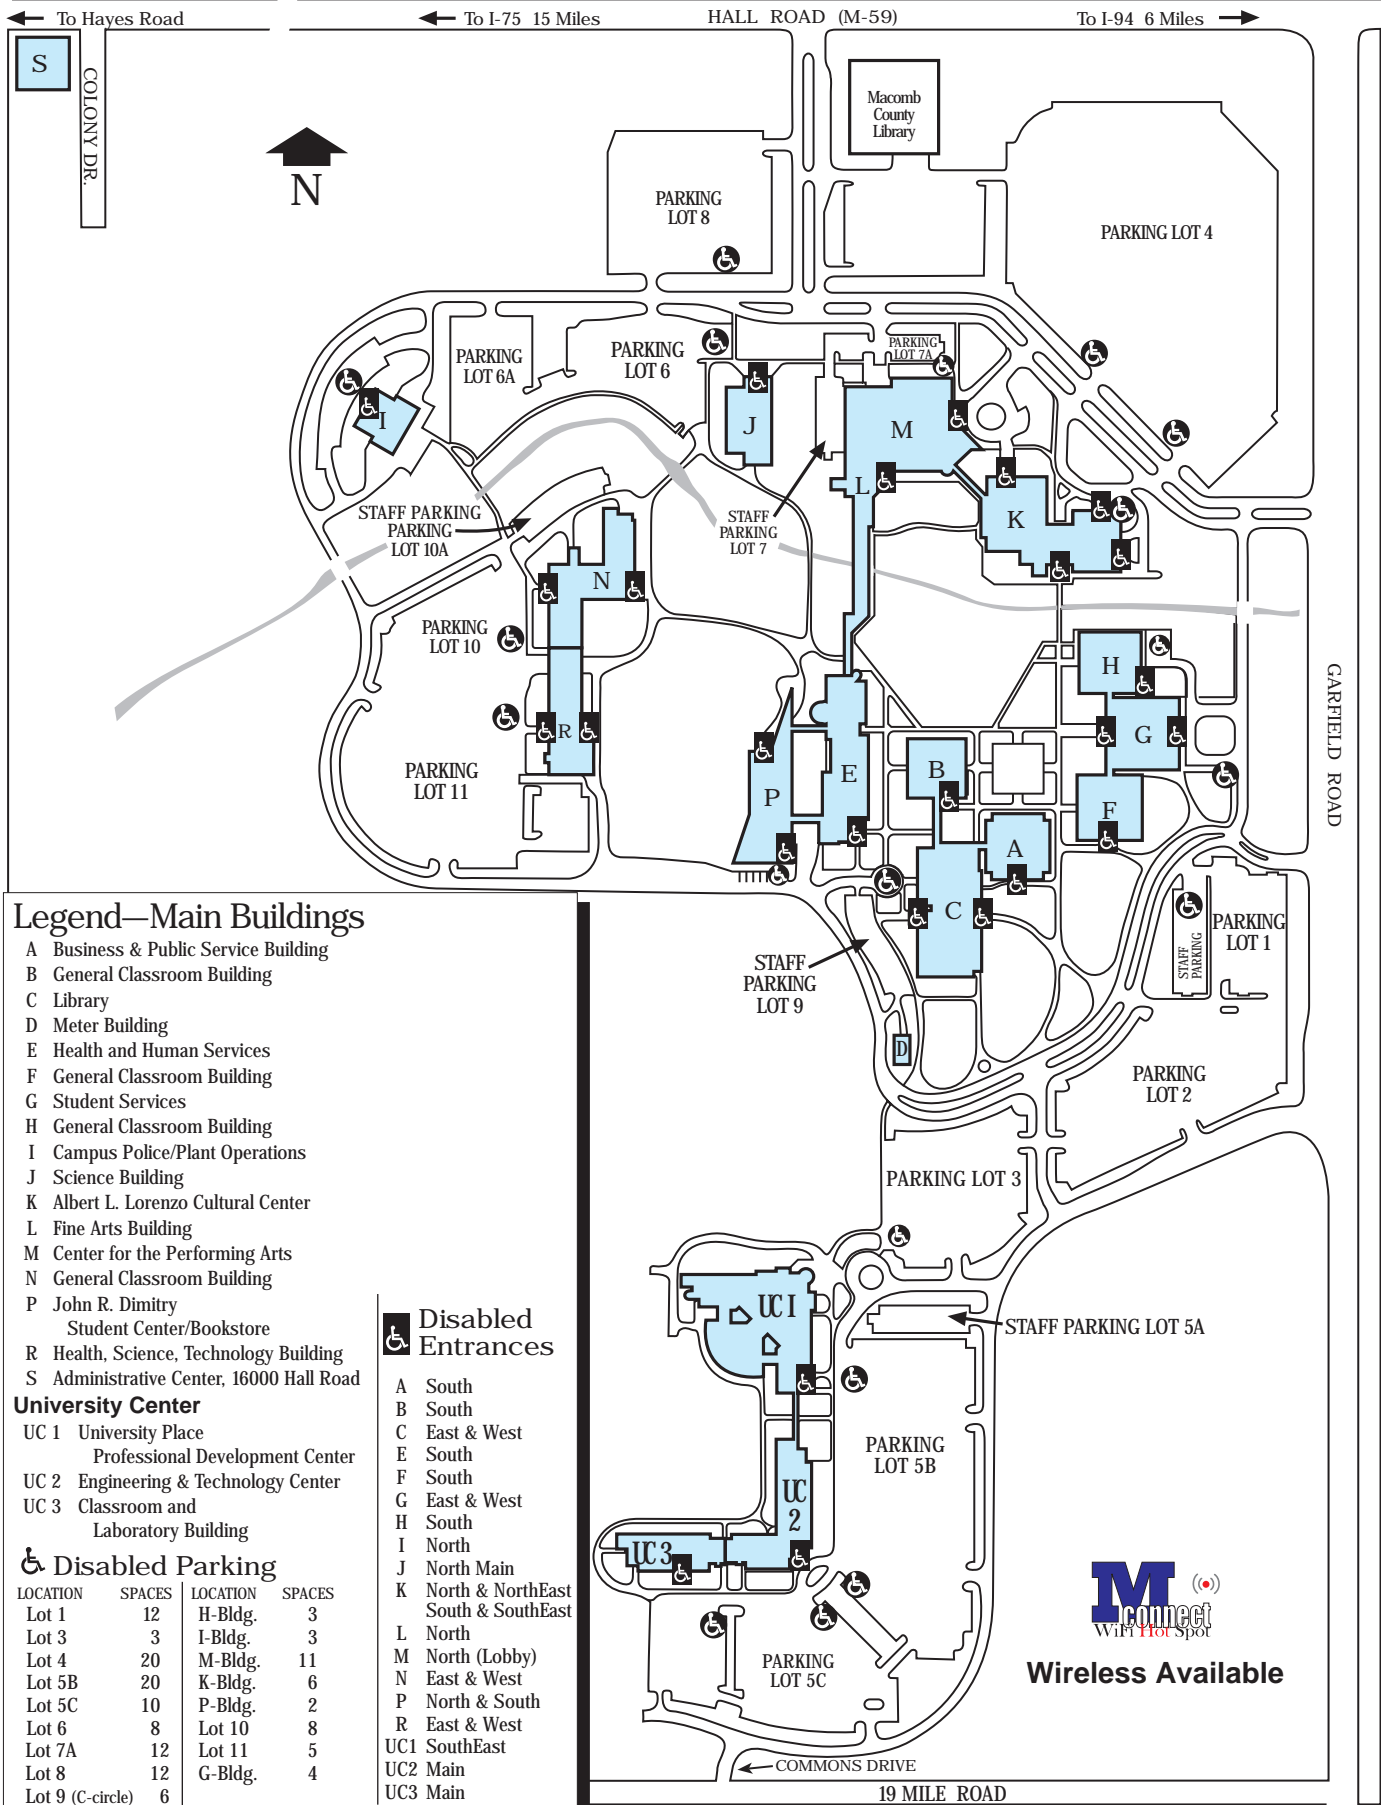

# Center Campus

44575 Garfield Road • Clinton Twp., Michigan 48038-1139 • 1.866.Macomb1

## Legend—Main Buildings

- A Business & Public Service Building
- B General Classroom Building
- C Library
- D Meter Building
- E Health and Human Services
- F General Classroom Building
- G Student Services
- H General Classroom Building
- I Campus Police/Plant Operations
- J Science Building
- K Albert L. Lorenzo Cultural Center
- L Fine Arts Building
- M Center for the Performing Arts
- N General Classroom Building
- P John R. Dimitry Student Center/Bookstore
- R Health, Science, Technology Building
- S Administrative Center, 16000 Hall Road

## ♿ Disabled Parking

LOCATION	SPACES	LOCATION	SPACES
Lot 1	12	H-Bldg.	3
Lot 3	3	I-Bldg.	3
Lot 4	20	M-Bldg.	11
Lot 5B	20	K-Bldg.	6
Lot 5C	10	P-Bldg.	2
Lot 6	8	Lot 10	8
Lot 7A	12	Lot 11	5
Lot 8	12	G-Bldg.	4
Lot 9 (C-circle)	6		

## ♿ Disabled Entrances

- A South
- B South
- C East & West
- E South
- F South
- G East & West
- H South
- I North
- J North Main
- K North & NorthEast South & SouthEast
- L North
- M North (Lobby)
- N East & West
- P North & South
- R East & West
- UC1 SouthEast
- UC2 Main
- UC3 Main