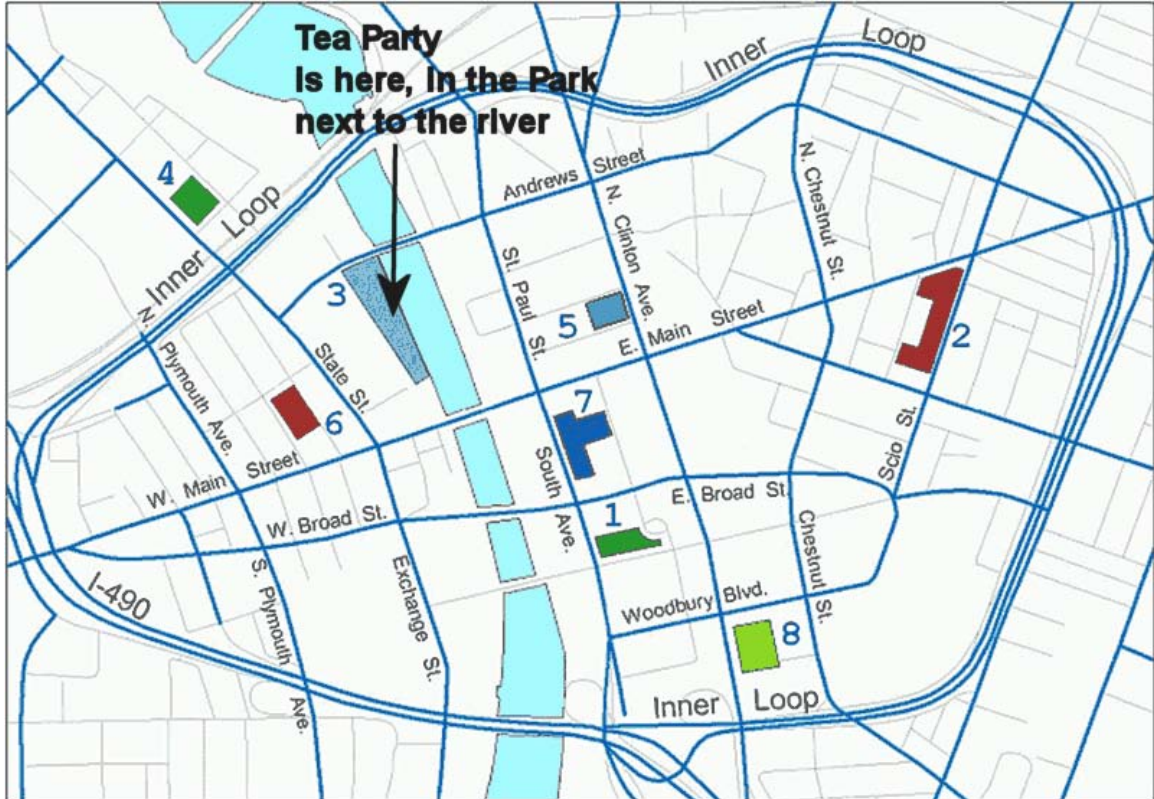

## Parking: City of Rochester Garages

1. Court Street Garage
2. East End Garage
3. Genesee Crossroads – the Tea Party is right here, in the Park next to the River
4. High Falls Garage
5. Mortimer Street Garage
6. Sister Cities Garage
7. South Avenue Garage
8. Washington Square Garage

Rates: Daily--\$2.00 per day

Monthly--\$30.00

Special Events--\$5.00

Operator: Fairway Parking Phone: (585) 202-9215

388 East Main Lot  
Lot Manager: Geoff Posluszny  
Hours: 24 hours a day  
Rates: Daily--\$1.00 per hour, \$2.75 max  
Operator: Fairway Parking Phone: (585) 202-9215

University-North Union Lot  
Lot Manager: Geoff Posluszny  
Hours: 24 hours a day  
Rates: Daily--\$1.00 per day; Monthly--\$20.00 per month  
Operator: Fairway Parking Phone: (585) 202-9215

Wadsworth Square Lot  
(44 West Marshall Street)  
Lot Manager: Nicole Fleming  
Street Address: 44 Marshall Street, 14607  
Hours 24 hours a day  
Rates: Monthly--\$21.00  
Operator: Central Parking Phone: (585) 232-3411