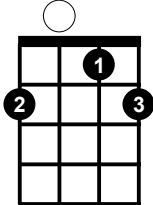

Easy Banjo Chords

C

Musical notation for C chord: Treble clef, C4, C5, G4, C5, F4, C5. Fingering: 2, 1, 0, 2.

Cm

Musical notation for Cm chord: Treble clef, C4, C5, Bb4, C5, Fb4, C5. Fingering: 1, 1, 0, 1.

C7

Musical notation for C7 chord: Treble clef, C4, C5, Bb4, C5, F4, C5. Fingering: 2, 1, 3, 2.

D

Musical notation for D chord: Treble clef, D4, D5, F#4, D5, A4, D5. Fingering: 4, 3, 2, 0.

Dm

Musical notation for Dm chord: Treble clef, D4, D5, C4, D5, F4, D5. Fingering: 3, 3, 2, 0.

D7

Musical notation for D7 chord: Treble clef, D4, D5, F#4, D5, A4, D5. Fingering: 4, 3, 5, 0.

E

2
0
1
2

Em

2
0
0
2

E7

2
3
1
2