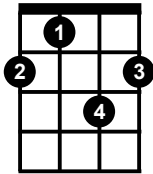

Easy Banjo Chords

C

Musical notation for C chord: Treble clef, C4, C5, G4, C5, F4, C5. Fingering: 2, 1, 0, 2.

Cm

Musical notation for Cm chord: Treble clef, C4, C5, Bb4, C5, Fb4, C5. Fingering: 1, 1, 0, 1.

C7

Musical notation for C7 chord: Treble clef, C4, C5, Bb4, C5, F4, C5. Fingering: 2, 1, 3, 2.

D

Musical notation for D chord: Treble clef, D4, D5, F#4, D5, A4, D5. Fingering: 4, 3, 2, 0.

Dm

Musical notation for Dm chord: Treble clef, D4, D5, C4, D5, F4, D5. Fingering: 3, 3, 2, 0.

D7

Musical notation for D7 chord: Treble clef, D4, D5, F#4, D5, A4, D5. Fingering: 4, 3, 5, 0.

E

2
0
1
2

Em

2
0
0
2

E7

2
3
1
2

F

3
1
2
3

Fm

3
1
1
3

F7

1
1
2
3

G

0
0
0
0