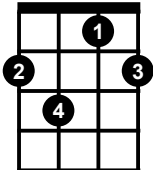

Easy Banjo Chords

C

Musical notation for C chord: Treble clef, C4, C5, G4, C5, F4, C5. Fingering: 2, 1, 0, 2.

Cm

Musical notation for Cm chord: Treble clef, C4, C5, Bb4, C5, Fb4, C5. Fingering: 1, 1, 0, 1.

C7

Musical notation for C7 chord: Treble clef, C4, C5, Bb4, C5, F4, C5. Fingering: 2, 1, 3, 2.

D

Musical notation for D chord: Treble clef, D4, D5, F#4, D5, A4, D5. Fingering: 4, 3, 2, 0.

Dm

Musical notation for Dm chord: Treble clef, D4, D5, C4, D5, F4, D5. Fingering: 3, 3, 2, 0.

D7

Musical notation for D7 chord: Treble clef, D4, D5, F#4, D5, A4, D5. Fingering: 4, 3, 5, 0.

E

2
0
1
2

Em

2
0
0
2

E7

2
3
1
2