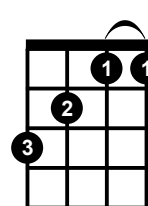

Easy Banjo Chords

C

Musical notation for C chord: Treble clef, C4, C5, G4, C5, F4, C5. Fingering: 2, 1, 0, 2.

Cm

Musical notation for Cm chord: Treble clef, C4, C5, Bb4, C5, Fb4, C5. Fingering: 1, 1, 0, 1.

C7

Musical notation for C7 chord: Treble clef, C4, C5, Bb4, C5, F4, C5. Fingering: 2, 1, 3, 2.

D

Musical notation for D chord: Treble clef, D4, D5, F#4, D5, A4, D5. Fingering: 4, 3, 2, 0.

Dm

Musical notation for Dm chord: Treble clef, D4, D5, C4, D5, F4, D5. Fingering: 3, 3, 2, 0.

D7

Musical notation for D7 chord: Treble clef, D4, D5, F#4, D5, A4, D5. Fingering: 4, 3, 5, 0.

E

2
0
1
2

Em

2
0
0
2

E7

2
3
1
2

F

3
1
2
3

Fm

3
1
1
3

F7

1
1
2
3

G

0
0
0
0