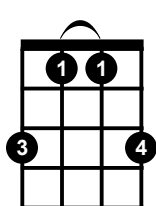

E

2
0
1
2

Em

2
0
0
2

E7

2
3
1
2

F

3
1
2
3

Fm

3
1
1
3

F7

1
1
2
3