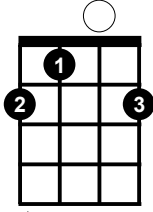

Easy Banjo Chords

C

Musical notation for C chord: Treble clef, C4, C5, G4, C5, F4, C5. Fingering: 2, 1, 0, 2.

Cm

Musical notation for Cm chord: Treble clef, C4, C5, Bb4, C5, Fb4, C5. Fingering: 1, 1, 0, 1.

C7

Musical notation for C7 chord: Treble clef, C4, C5, Bb4, C5, F4, C5. Fingering: 2, 1, 3, 2.

D

Musical notation for D chord: Treble clef, D4, D5, F#4, D5, A4, D5. Fingering: 4, 3, 2, 0.

Dm

Musical notation for Dm chord: Treble clef, D4, D5, C4, D5, F4, D5. Fingering: 3, 3, 2, 0.

D7

Musical notation for D7 chord: Treble clef, D4, D5, F#4, D5, A4, D5. Fingering: 4, 3, 5, 0.

E

2
0
1
2

Em

2
0
0
2

E7

2
3
1
2