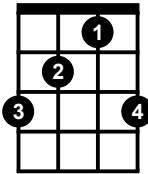

E

2
0
1
2

Em

2
0
0
2

E7

2
3
1
2

F

3
1
2
3

Fm

3
1
1
3

F7

1
1
2
3