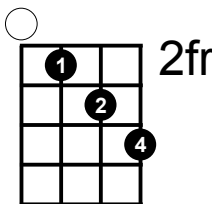

Easy Banjo Chords

C

Musical notation for C chord: Treble clef, C4, C5, G4, C5, F4, C5. Fingering: 2, 1, 0, 2.

Cm

Musical notation for Cm chord: Treble clef, C4, C5, Bb4, C5, Fb4, C5. Fingering: 1, 1, 0, 1.

C7

Musical notation for C7 chord: Treble clef, C4, C5, Bb4, C5, F4, C5. Fingering: 2, 1, 3, 2.

D

Musical notation for D chord: Treble clef, D4, D5, F#4, D5, A4, D5. Fingering: 4, 3, 2, 0.

Dm

Musical notation for Dm chord: Treble clef, D4, D5, C4, D5, F4, D5. Fingering: 3, 3, 2, 0.

D7

Musical notation for D7 chord: Treble clef, D4, D5, F#4, D5, A4, D5. Fingering: 4, 3, 5, 0.

E

2
0
1
2

Em

2
0
0
2

E7

2
3
1
2