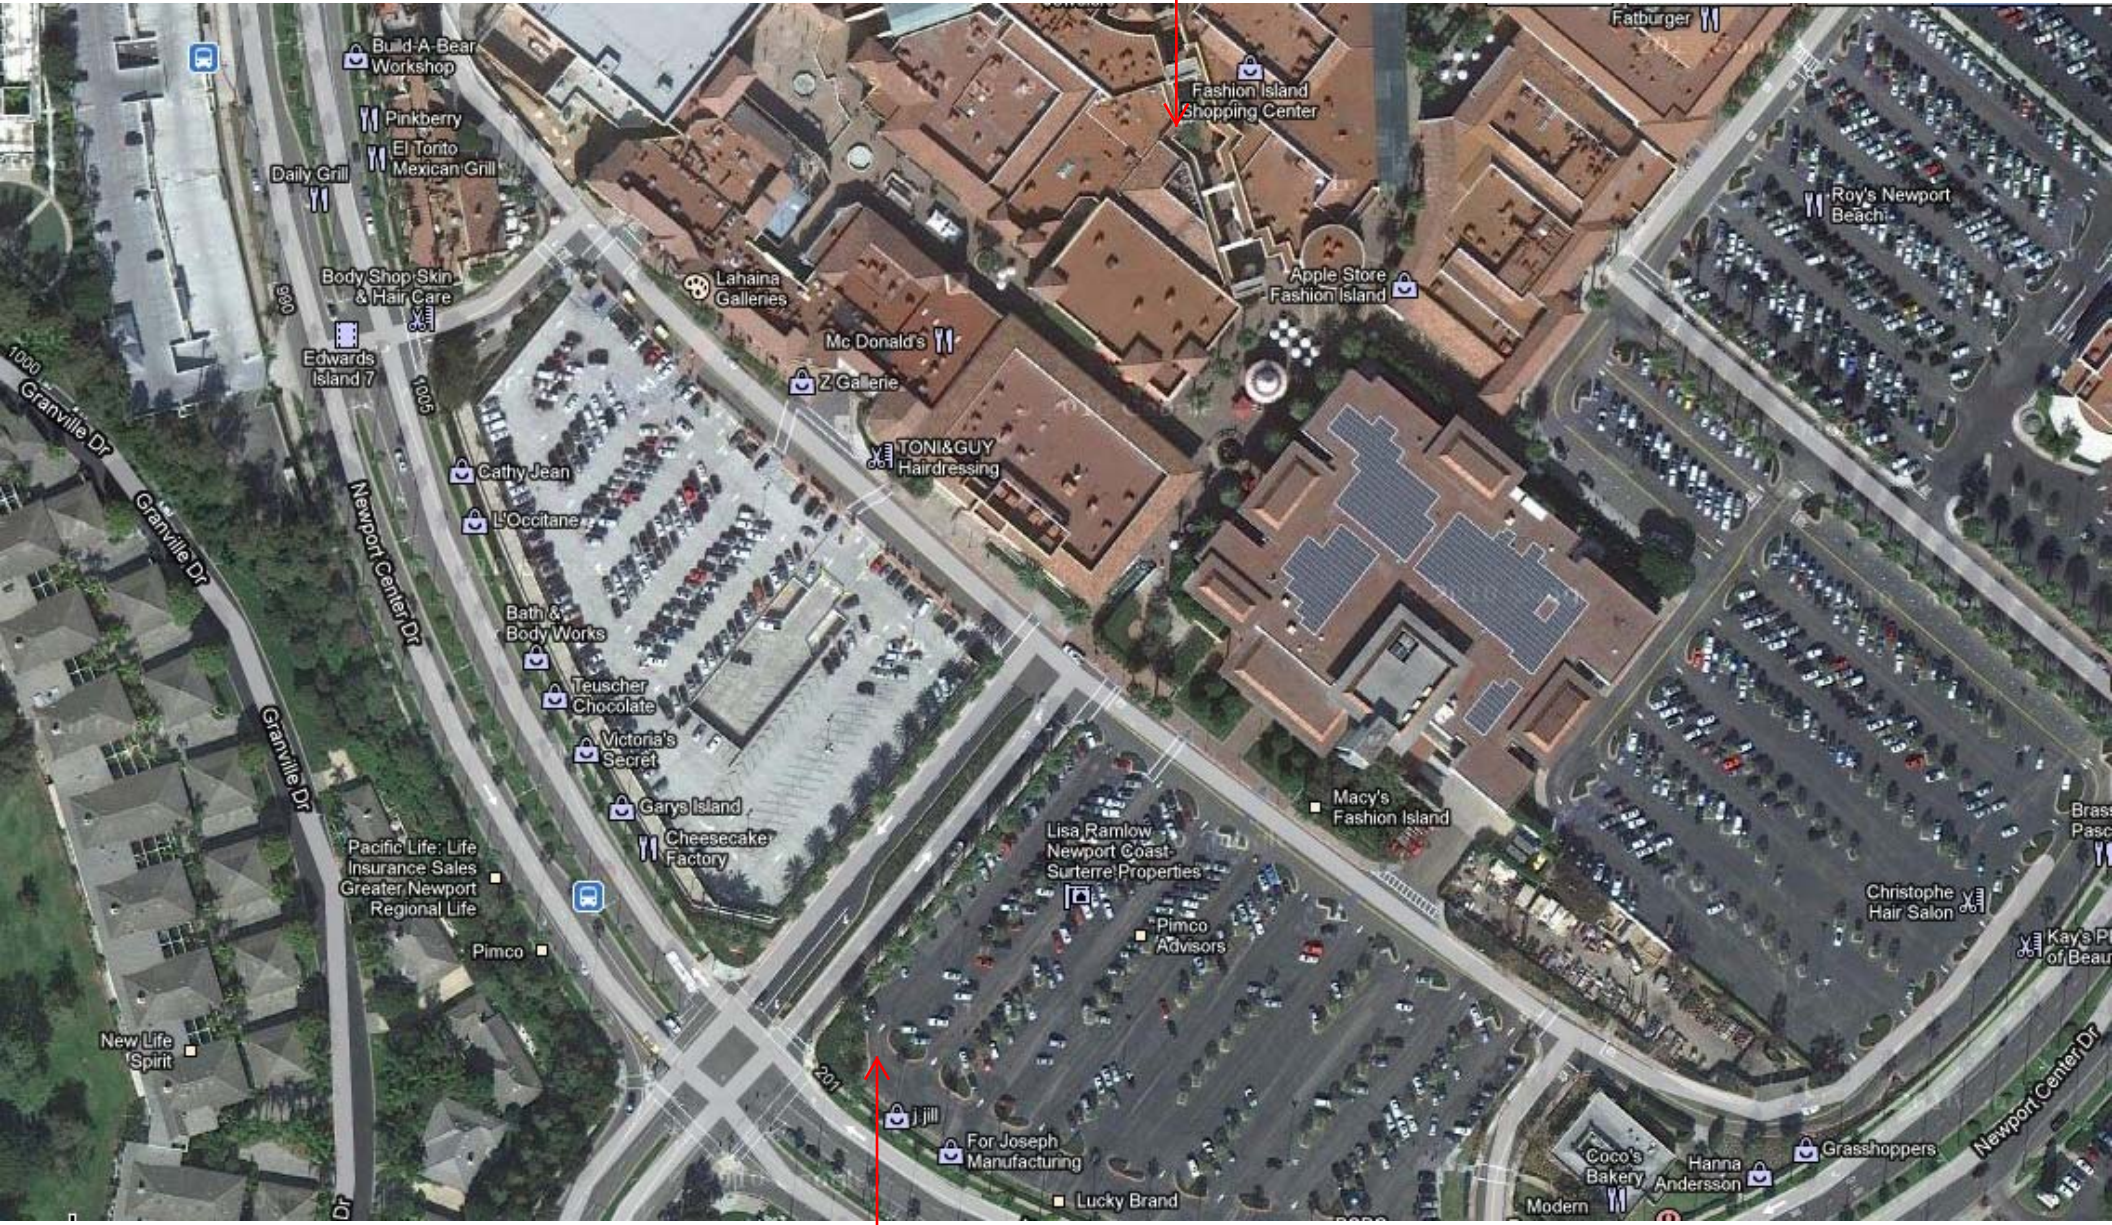

Location of Russo's Pets (approximately 200 feet Northeast of Macy's).
Protest starts here at 3:00 pm.

Pre-protest meeting place (in the corner of the parking lot southeast of Macy's).
Meet here at 2:45 pm.