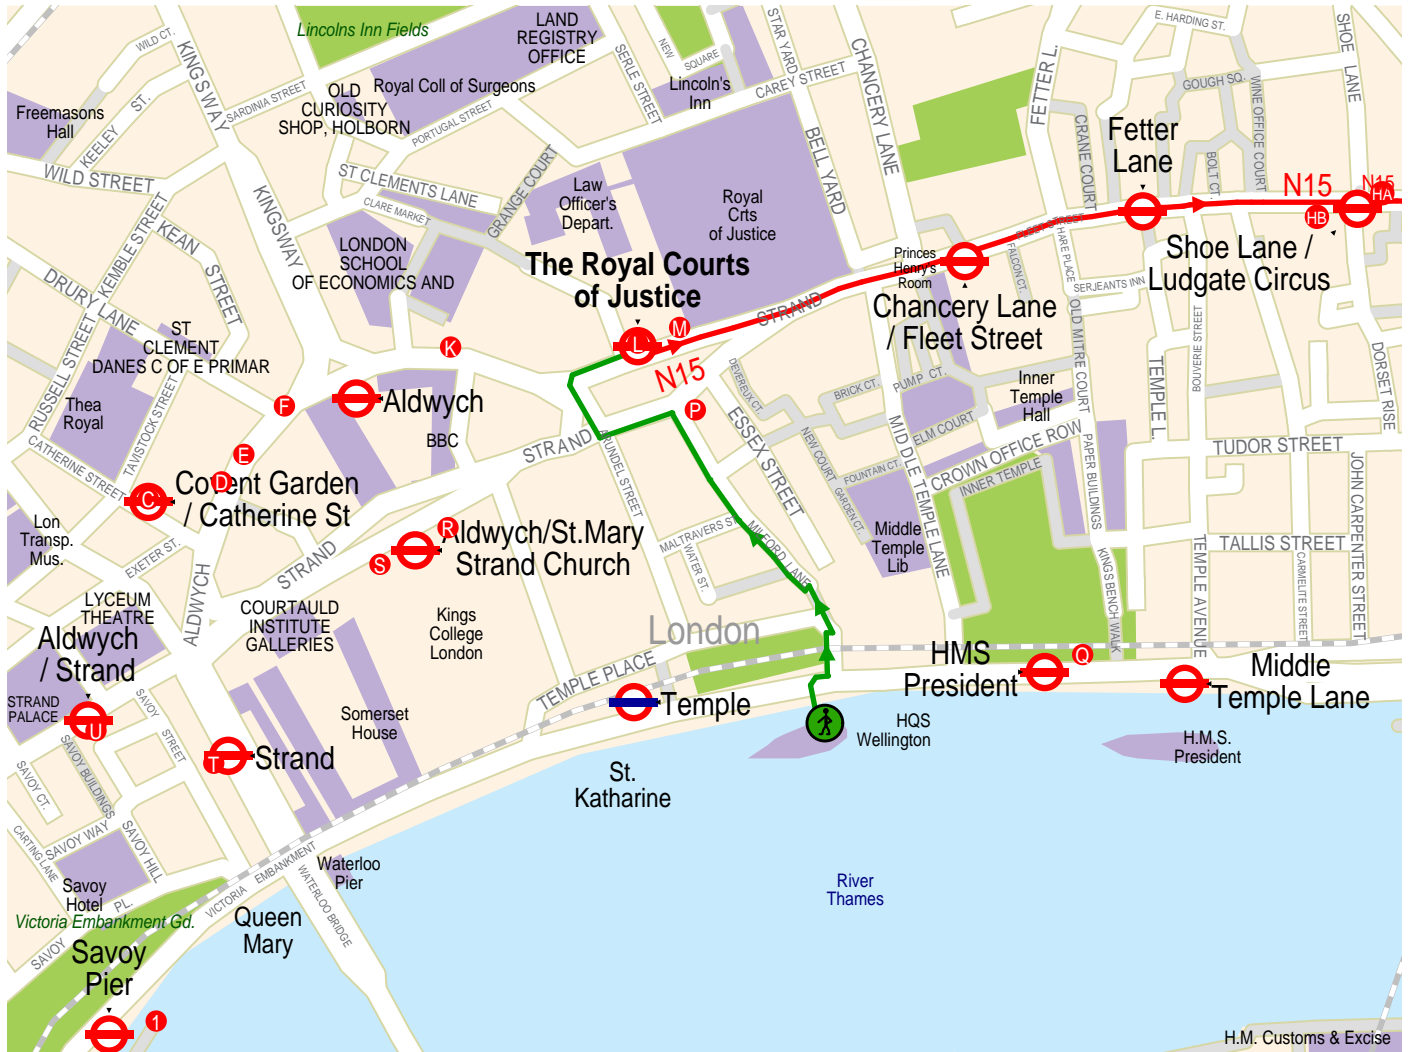

Suggested path from Covent Garden WC2R 2PN to The Royal Courts of Justice.

© 2003 NAVTEQ/PTV AG/Map&Guide

- Footpath
- London Buses
- Bus
- Departure with walk
- Underground

1	From Covent Garden WC2R 2PN.	
2	↑ Straight Up Victoria Embankment	10 m 10 m
3	↙ Turn Left Into Temple Place	40 m 50 m
4	↙ Turn Left Into Milford Lane	210 m 260 m
5	↙ Turn Left Into Strand	150 m 410 m
6	Arrive at The Royal Courts of Justice.	410 m