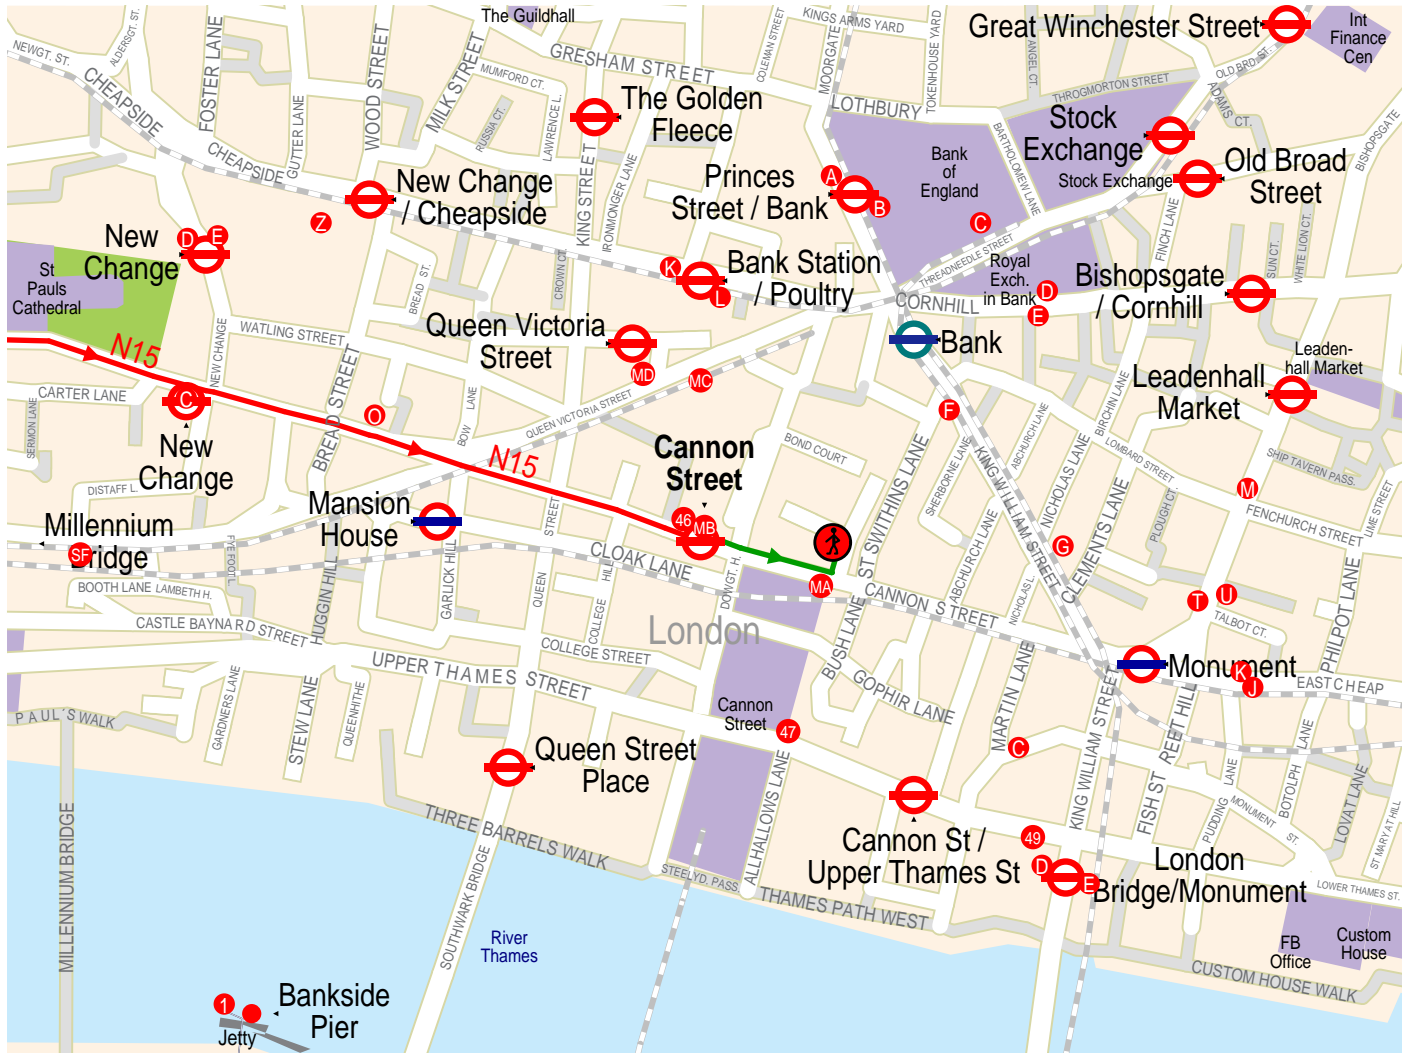

Area Map: Cannon Street Station

© 2003 NAVTEQ/PTV AG/Map&Guide

- London Buses
- Footpath
- Bus
- Arrival with walk
- Underground
- Commuter railway
- Stop