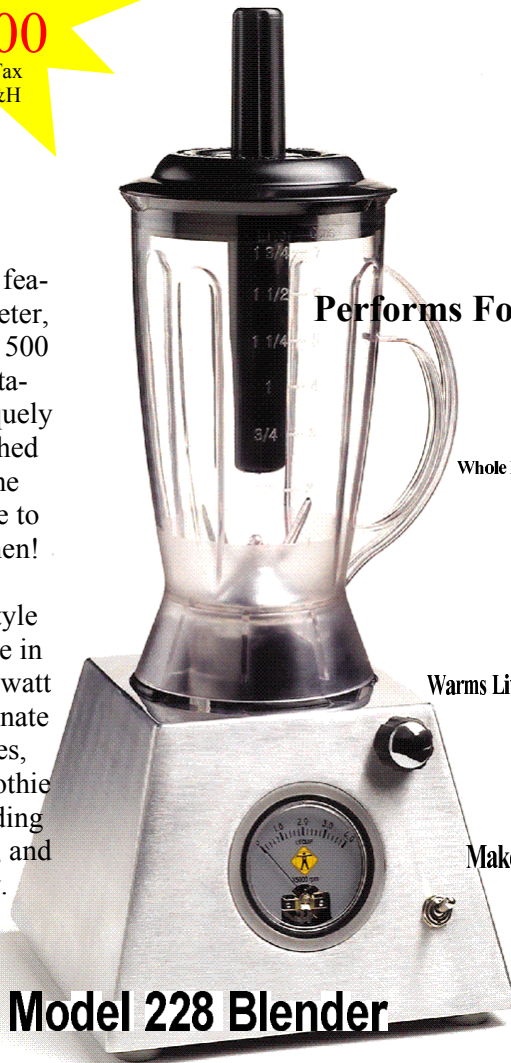

The  Natural Path

LIFE Enhancement Center

\$149.00
+Tax
Reg. \$159.00 S&H

The L'EQUIP RPM Blender features a one-of-a-kind tachometer, showing variable speed from 500 to 20,000 rpm's. With the tachometer embedded in a uniquely shaped, hand-polished, brushed metal block base, this is one kitchen appliance that is sure to take center stage in the kitchen!

The powerful commercial style R.P.M. Blender mirrors those in juice bars and features a 900-watt motor, heavy-duty polycarbonate pitcher, stainless steel blades, zero-leakage rubber lid, smoothie stick and funnel cone for adding oils. It is UL/CUL approved, and offers a six-year warranty.

L'EQUIP® Model 228 Blender

Performs Four Key Food Processes

Whole Food Juices

Warms Living Soups

Makes Frozen Treats

Grinds

Seeds
Nuts
Grains

Order Today