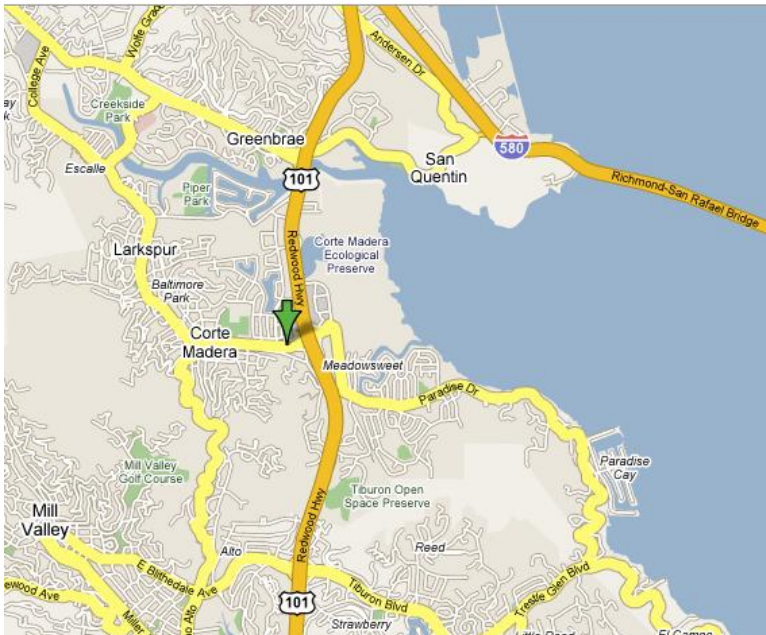

Pre-Live Earth Concert & 1st Summer Meetup!

Gore-Obama 2008

Join Us and Make It Happen!
Thursday Night, June 28th, 7-9PM
Community Room, Corte Madera Town Center Mall

Location

Town Center Mall Community Room
2nd Floor, Suite 201
770 Tamalpais Drive, Corte Madera, CA

Directions

Take the Paradise/Tamalpais Exit off Hwy 101. Town Center is on the west side of the freeway. Turn right into the south entrance of the Center located on Tamalpais Drive.

The office building will be directly in front of you, noted by a large blue and white striped awning with the address 770.

Park in the perimeters of the lot before 7PM

Driving Times Golden Gate Bridge...12 min.
Novato...17 min.
Petaluma...27 min.
Bollinas...35 min.
Berkeley...24 min.

← Green arrow is closest entrance

← Blue arrow is building entrance

←  Golden Gate Transit: Paradise Dr. Exit: Hwy 101 Bus Pads *For fare and schedule information call 511*

Google Maps & MapQuest Directions

100 person maximum

RSVP at <http://democrat.meetup.com/1038>

For questions call Evelyn Woo (415) 686-6071