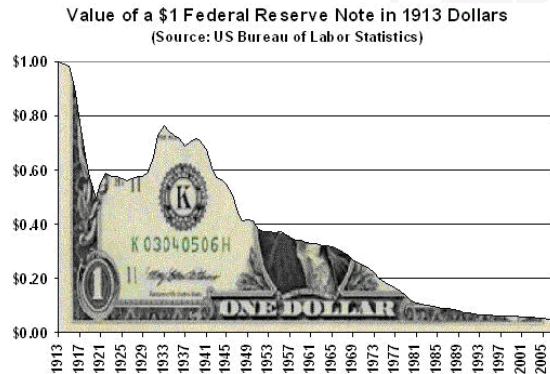

END THE FED

Did You Know...?

That the "Federal Reserve System," the US's central bank is **not Federal**, but is a hybrid entity that is simply **contracted** by Congress, and is actually a network of **privately owned** international banks?

That the US dollar lost over 93% of its value since the creation of the Federal Reserve in 1913?

We all use federal reserve notes, our mission today is to direct your attention to where your money comes from. Food and gas prices are not rising, our purchasing power is falling, the US dollar is crashing, pay attention.

- **Suggested reading:**
  - *"The Creature from Jekyll Island"* by G. Edward Griffin
  - *"END THE FED"* by Dr. Ron Paul
- **video.google.com**, search for the following titles:
  - **America: Freedom to Fascism**
  - **Fiat Empire**
- Visit, join, and share the following:
  - www.TruthFreedomProsperity.org (local activism)
  - www.mises.org (sound money education)