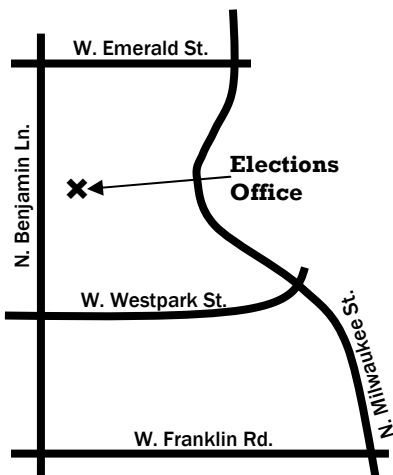

### Open House Location:

Ada County Elections Office  
400 N. Benjamin Lane, Suite 100  
Boise, Idaho 83704

*Legislators are encouraged to attend on Friday.  
All others are encouraged to attend on Saturday.*

Boise Towne Square Mall

You can find us on Benjamin Ln. off of Emerald or W. Westpark St. Our facility is located behind the N. Milwaukee St. Target store.

**Ada County Elections Office**  
400 N. Benjamin Lane, Suite 100  
Boise, Idaho 83704