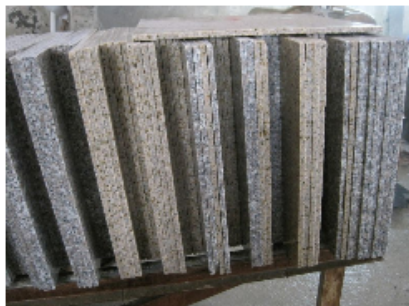

Last month, we got an order of G636, G682 and G562 Tiles and Steps, just shipped yesterday, the following are some photos of products, package and our factory, may you have a comprehensive idea of our company, factory and products.

Material	Size	Finish
G562	45x45x1cm	Top surface polished, edges sawn cut
G682	45x45x1cm	Top surface polished, edges sawn cut
G636	133x32x2cm	Top surface polished, front bullnose, 3 lines grooved, right side polished

G682 Tiles

Any question or you are interested in any item, please feel free to contact me.