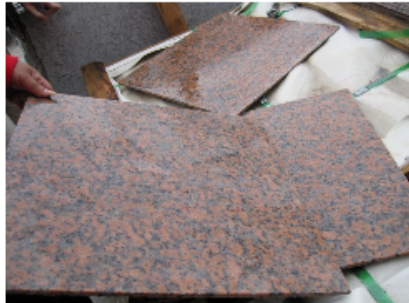

Last month, we got an order of G636, G682 and G562 Tiles and Steps, just shipped yesterday, the following are some photos of products, package and our factory, may you have a comprehensive idea of our company, factory and products.

Material	Size	Finish
G562	45x45x1cm	Top surface polished, edges sawn cut
G682	45x45x1cm	Top surface polished, edges sawn cut
G636	133x32x2cm	Top surface polished, front bullnose, 3 lines grooved, right side polished

G562 Tiles

Any question or you are interested in any item, please feel free to contact me.