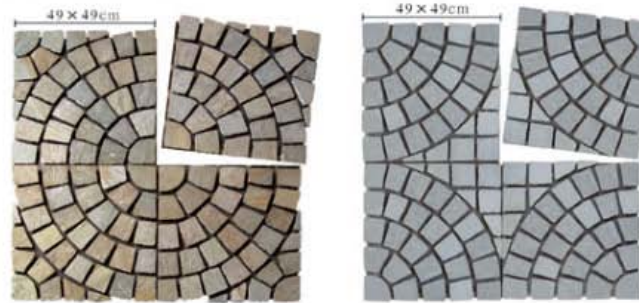

Patterns available

HYPA20

HYPA21

HYPA22

HYPA23

**Tt94342
production
range:**

Patterns available

Size: 30x30cm , 30.5x30.5cm Thickness:0.9-1.1cm

Size: 7.5×30cm

Mosaic corner

Size:	Thickness:
200×300mm	5-7mm
200×400mm	5-7mm
250×400mm	5-7mm
250×500mm	6-8mm
200×300mm	5-7mm
200×400mm	5-7mm
250×400mm	5-7mm
250×500mm	6-8mm
300×600mm	6-8mm
200×300mm	5-7mm
200×400mm	5-7mm
250×400mm	5-7mm
250×500mm	6-8mm
300×600mm	6-8mm
200×300mm	8-12mm
200×400mm	8-12mm
250×400mm	8-12mm
250×500mm	8-12mm