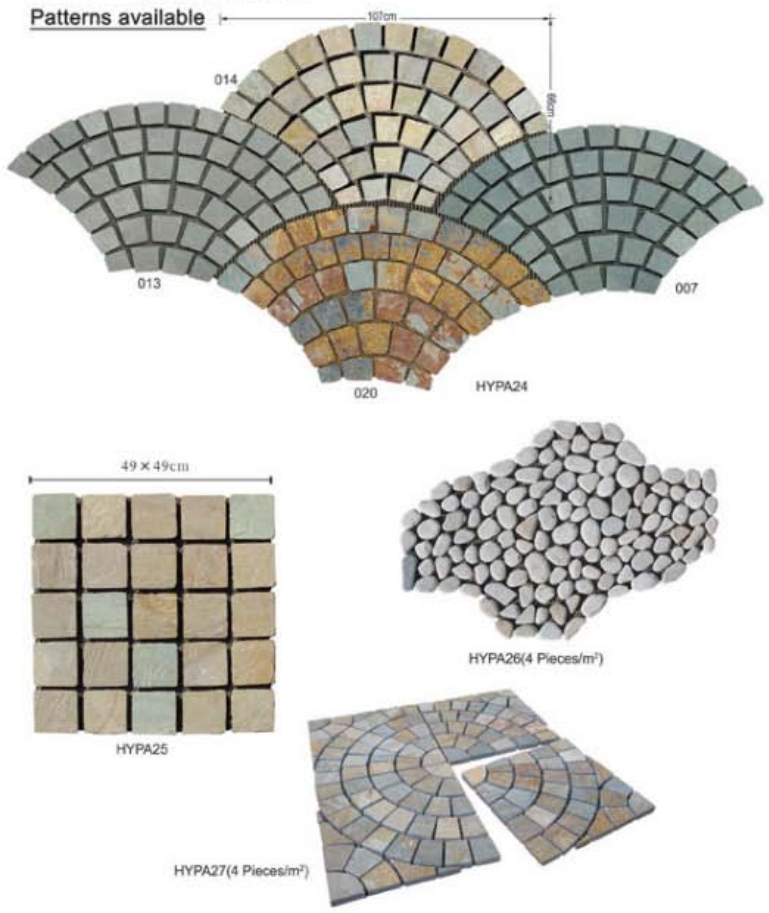

Patterns available

HYPA13(2 Pieces/m²)

HYPA14(4 Pieces/m²)

HYPA15(4 Pieces/m²)

HYPA16(4 Pieces/m²)

HYPA17 (4 Pieces/m²)

HYPA18(4 Pieces/m²)

HYPA19

Patterns available

HYPA20

HYPA21

HYPA22

HYPA23

**Tt94342
production
range:**

Patterns available

Size: 30x30cm , 30.5x30.5cm Thickness:0.9-1.1cm

Size: 7.5×30cm

Mosaic corner

Size:	Thickness:
200×300mm	5-7mm
200×400mm	5-7mm
250×400mm	5-7mm
250×500mm	6-8mm
200×300mm	5-7mm
200×400mm	5-7mm
250×400mm	5-7mm
250×500mm	6-8mm
300×600mm	6-8mm
200×300mm	5-7mm
200×400mm	5-7mm
250×400mm	5-7mm
250×500mm	6-8mm
300×600mm	6-8mm
200×300mm	8-12mm
200×400mm	8-12mm
250×400mm	8-12mm
250×500mm	8-12mm