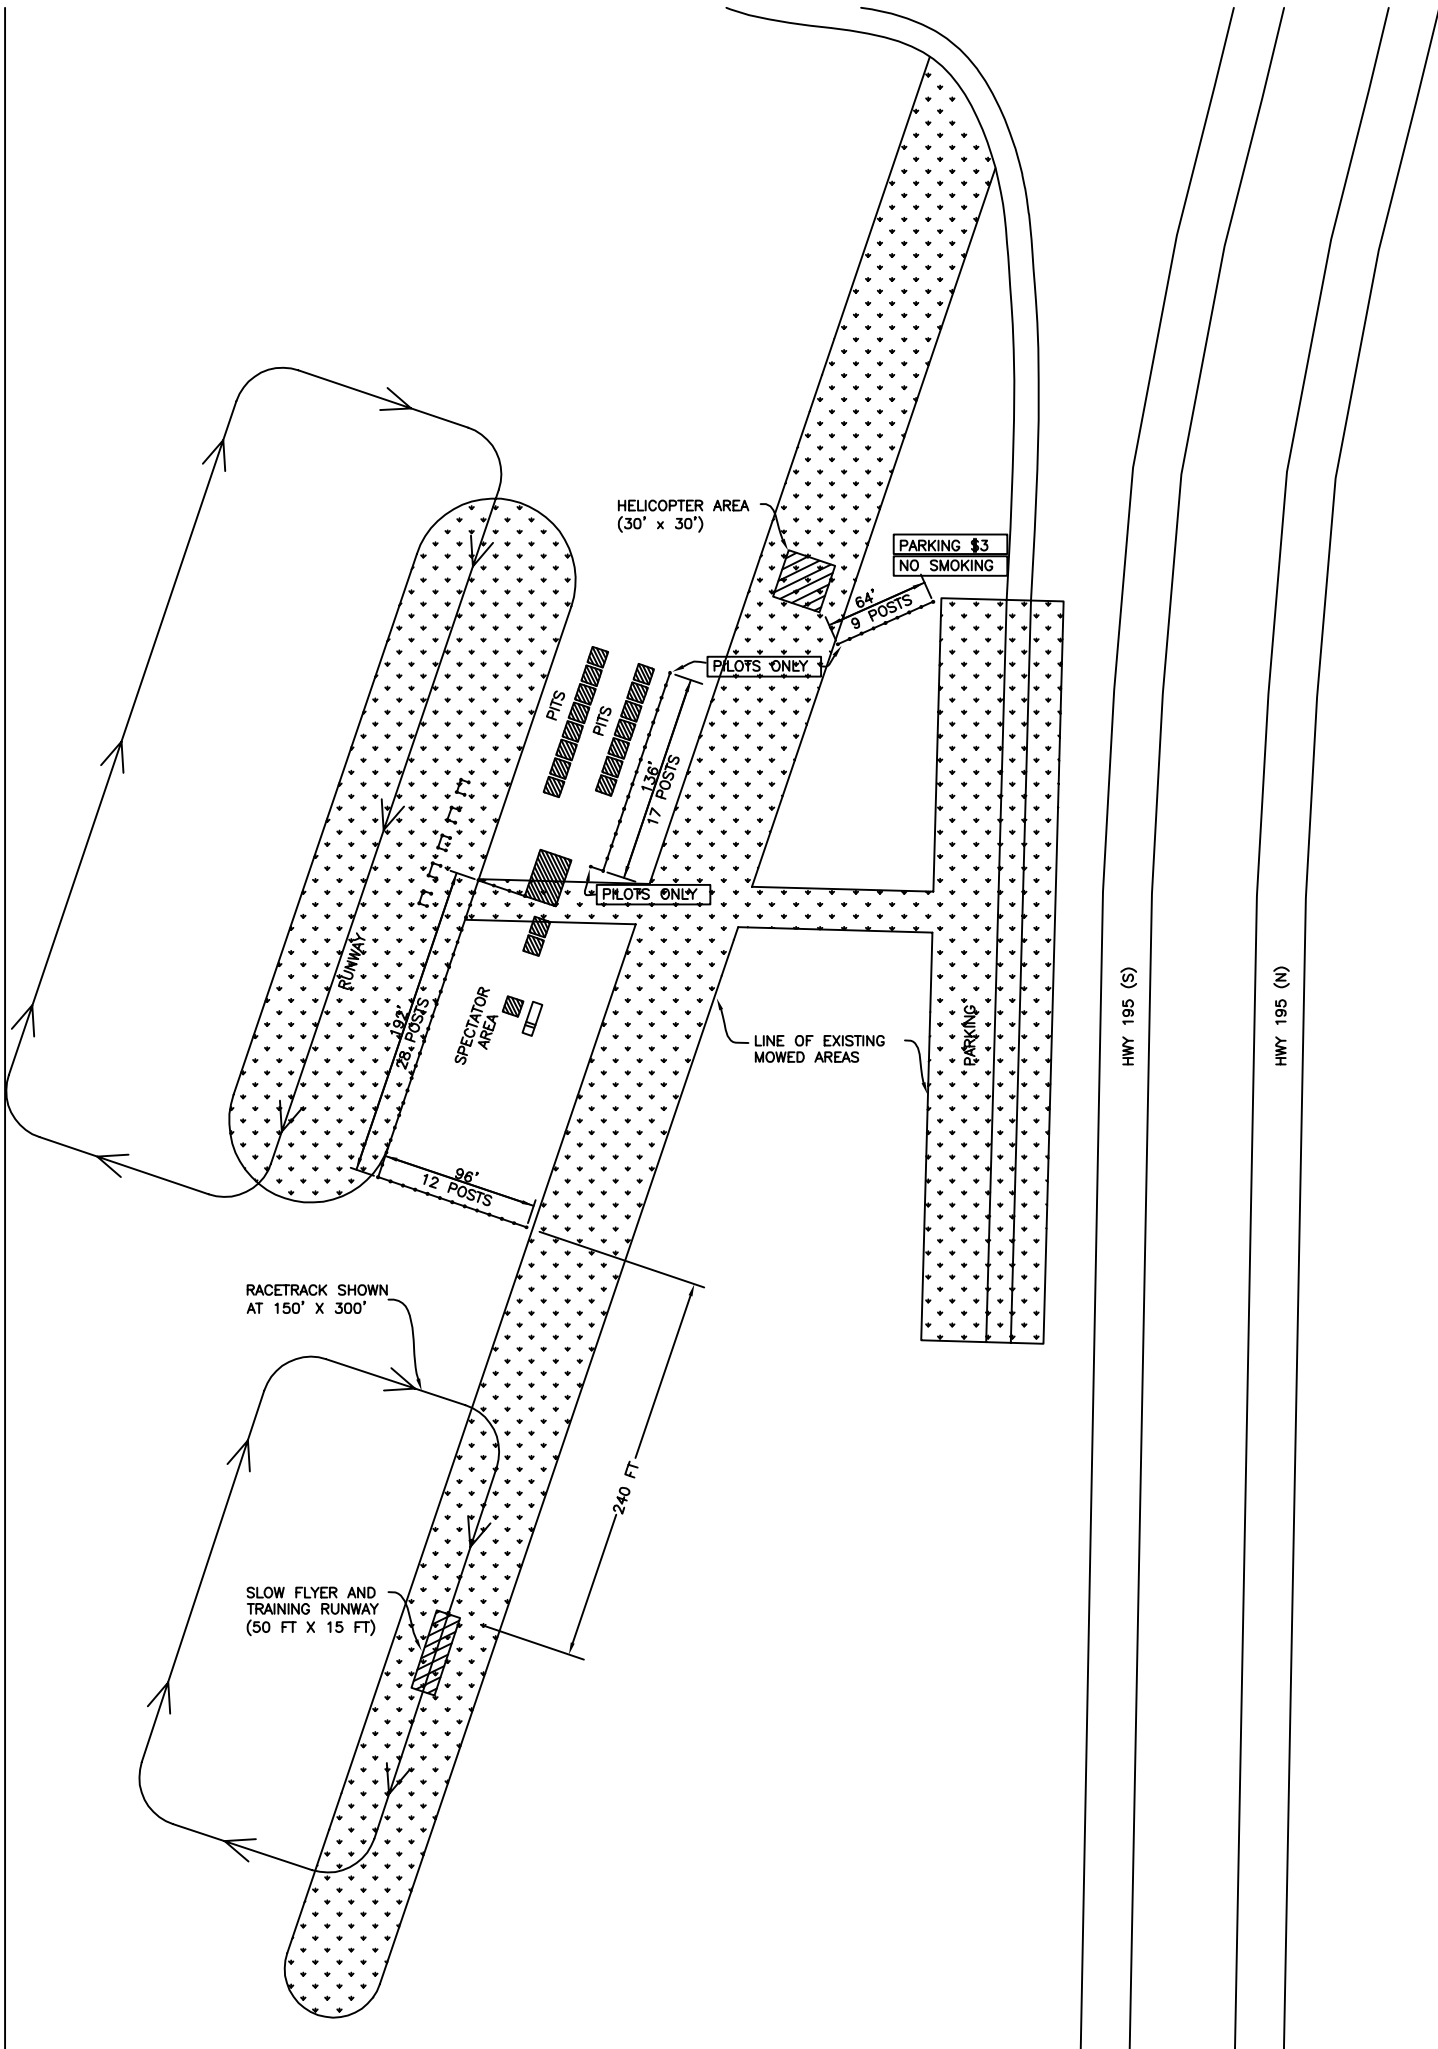

60'

30'

20'

70'

40'

10'

PILOT PIT TENTS

PILOT STATIONS
8' X 5'
10' APART

LINE OF EXISTING MOWED AREA

18' X 4 POSTS EACH

30'

12'

MAIN TENT

40'

HOBBYTOWN USA

VENDOR & FOOD TENTS

HOT DOG GUY

SNOW FENCE BARRIER (TYPICAL)

HELICOPTER AREA
(30' x 30')

PARKING \$3
NO SMOKING

PILOTS ONLY

PILOTS ONLY

SPECTATOR AREA

LINE OF EXISTING
MOWED AREAS

PARKING

RACETRACK SHOWN
AT 150' X 300'

SLOW FLYER AND
TRAINING RUNWAY
(50 FT X 15 FT)

HWY 195 (S)

HWY 195 (N)

192'
28 POSTS

240 FT

96'
12 POSTS