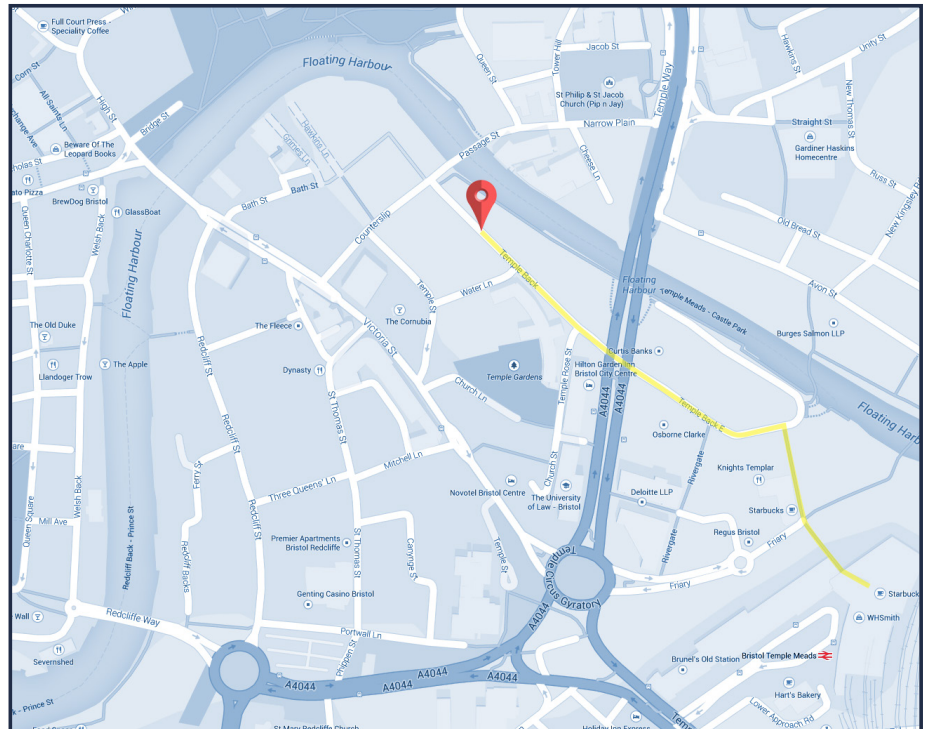

How to find us...

Momentum Financial Technology Ltd

10 Temple Back
Bristol
BS1 6FL
United Kingdom

Directions

Our building is situated on Temple Back in the centre of Bristol.

By Train

The nearest railway station is Bristol Temple Meads, which is a 7 minute walk or a 3 minute taxi ride.

Walking from Bristol Temple Meads Station:

Go out of the station through the side entrance (which is directly ahead of you as you go through the barriers, rather than a left turn through the main entrance).

Cross over the road and continue on past the shops, then turn left at Temple Back East.

Once you've crossed over Temple Way (the dual carriageway), continue down the road and you should find our office on the right-hand side.

Travelling from Bristol Parkway Station:

Get a taxi from the taxi rank outside the station or get a connecting train to Bristol Temple Meads (about every 10 mins), then follow directions above.

By Car

Parking is available upon request and is situated underground beneath the office. The entrance is at the right-hand end of the building.