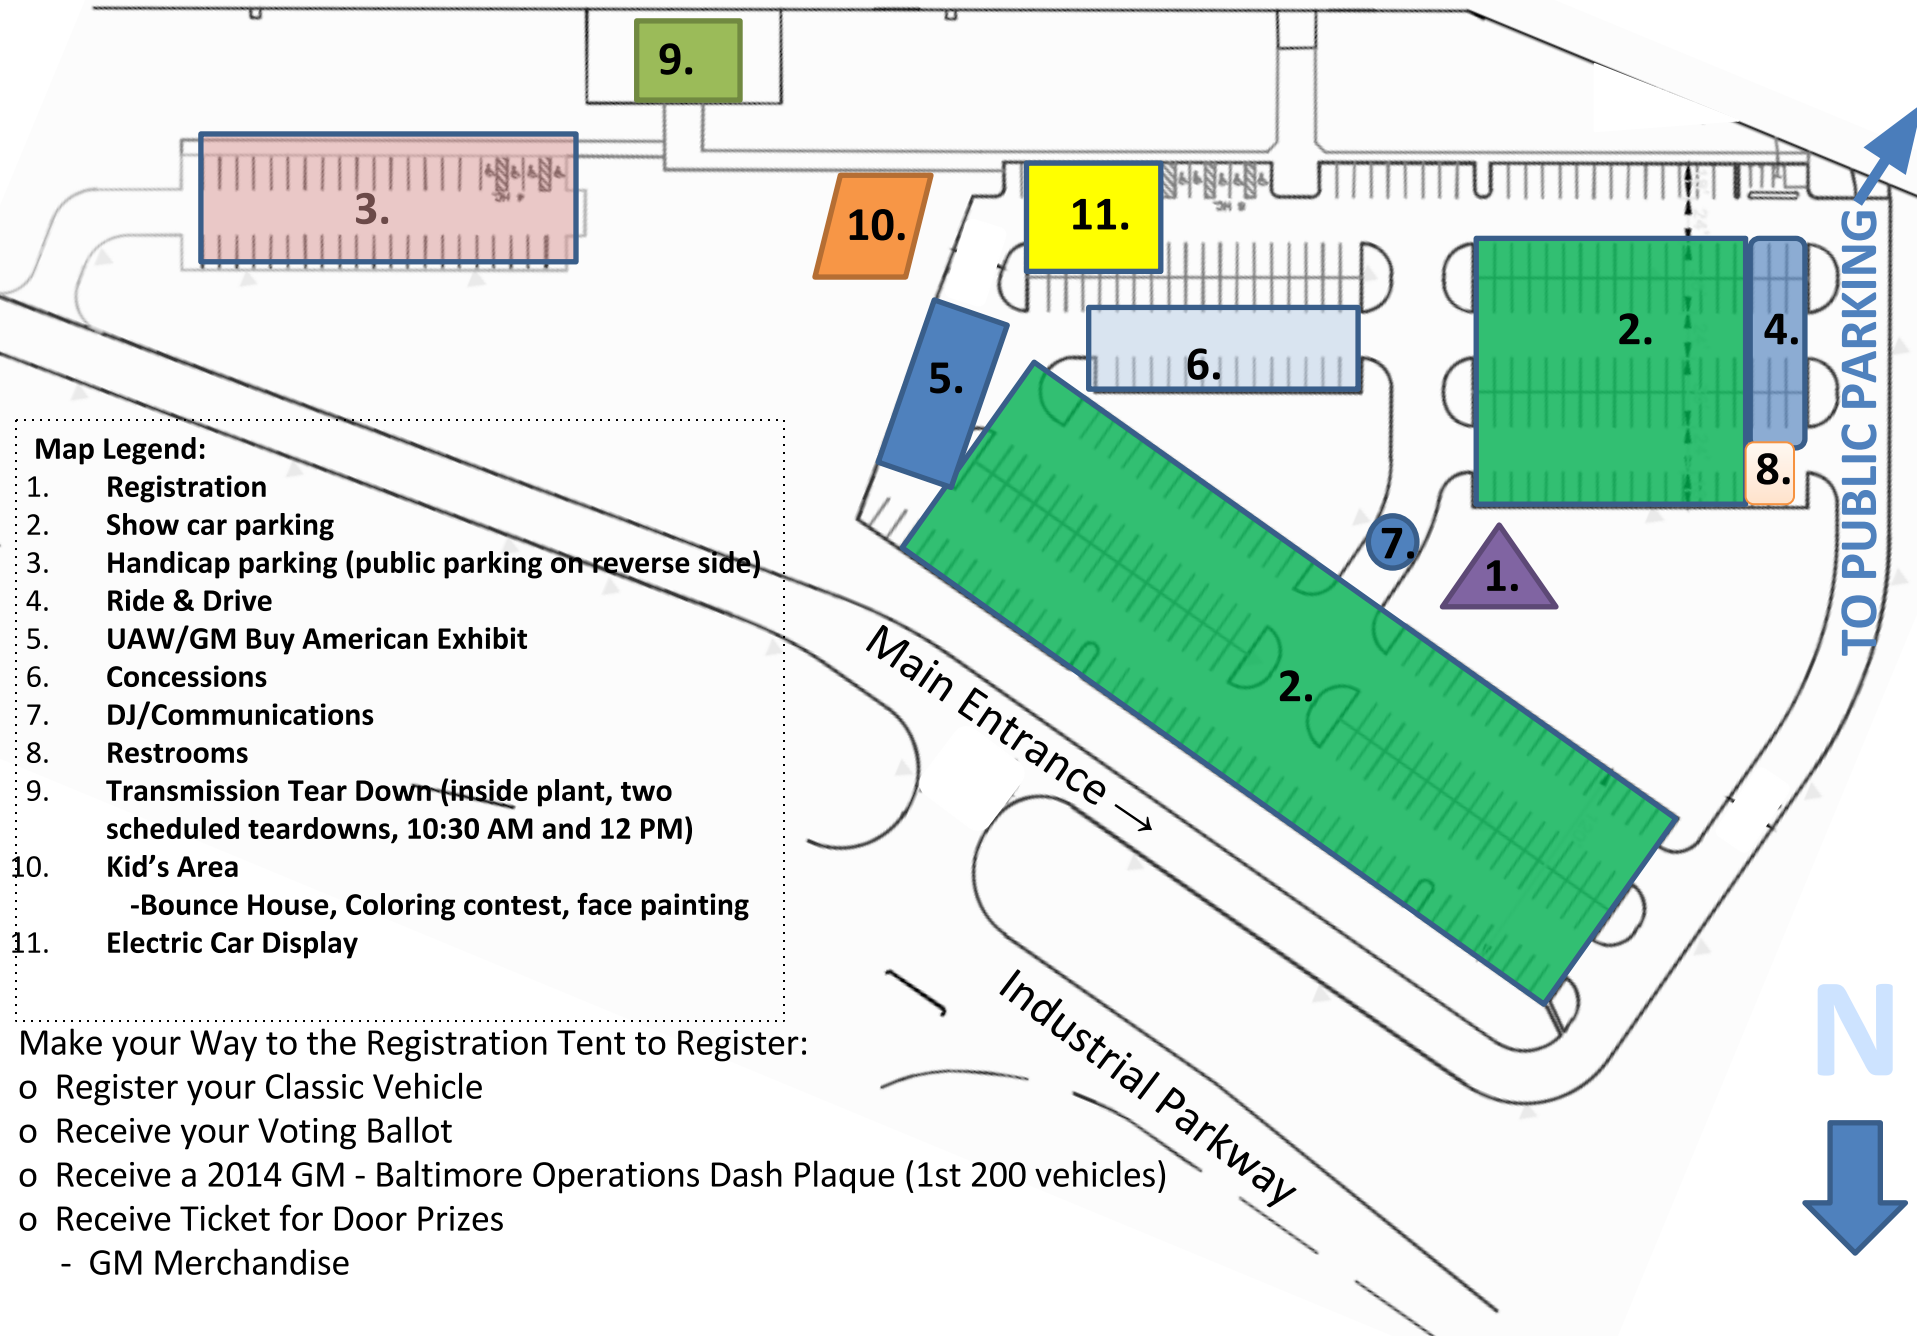

WELCOME to GM's 4th Annual Car Cruise!!!

Map Legend:

- 1. Registration
- 2. Show car parking
- 3. Handicap parking (public parking on reverse side)
- 4. Ride & Drive
- 5. UAW/GM Buy American Exhibit
- 6. Concessions
- 7. DJ/Communications
- 8. Restrooms
- 9. Transmission Tear Down (inside plant, two scheduled teardowns, 10:30 AM and 12 PM)
- 10. Kid's Area
 - Bounce House, Coloring contest, face painting
- 11. Electric Car Display

Make your Way to the Registration Tent to Register:

- o Register your Classic Vehicle
- o Receive your Voting Ballot
- o Receive a 2014 GM - Baltimore Operations Dash Plaque (1st 200 vehicles)
- o Receive Ticket for Door Prizes
 - GM Merchandise

WELCOME to GM's 4th Annual Car Cruise!!!