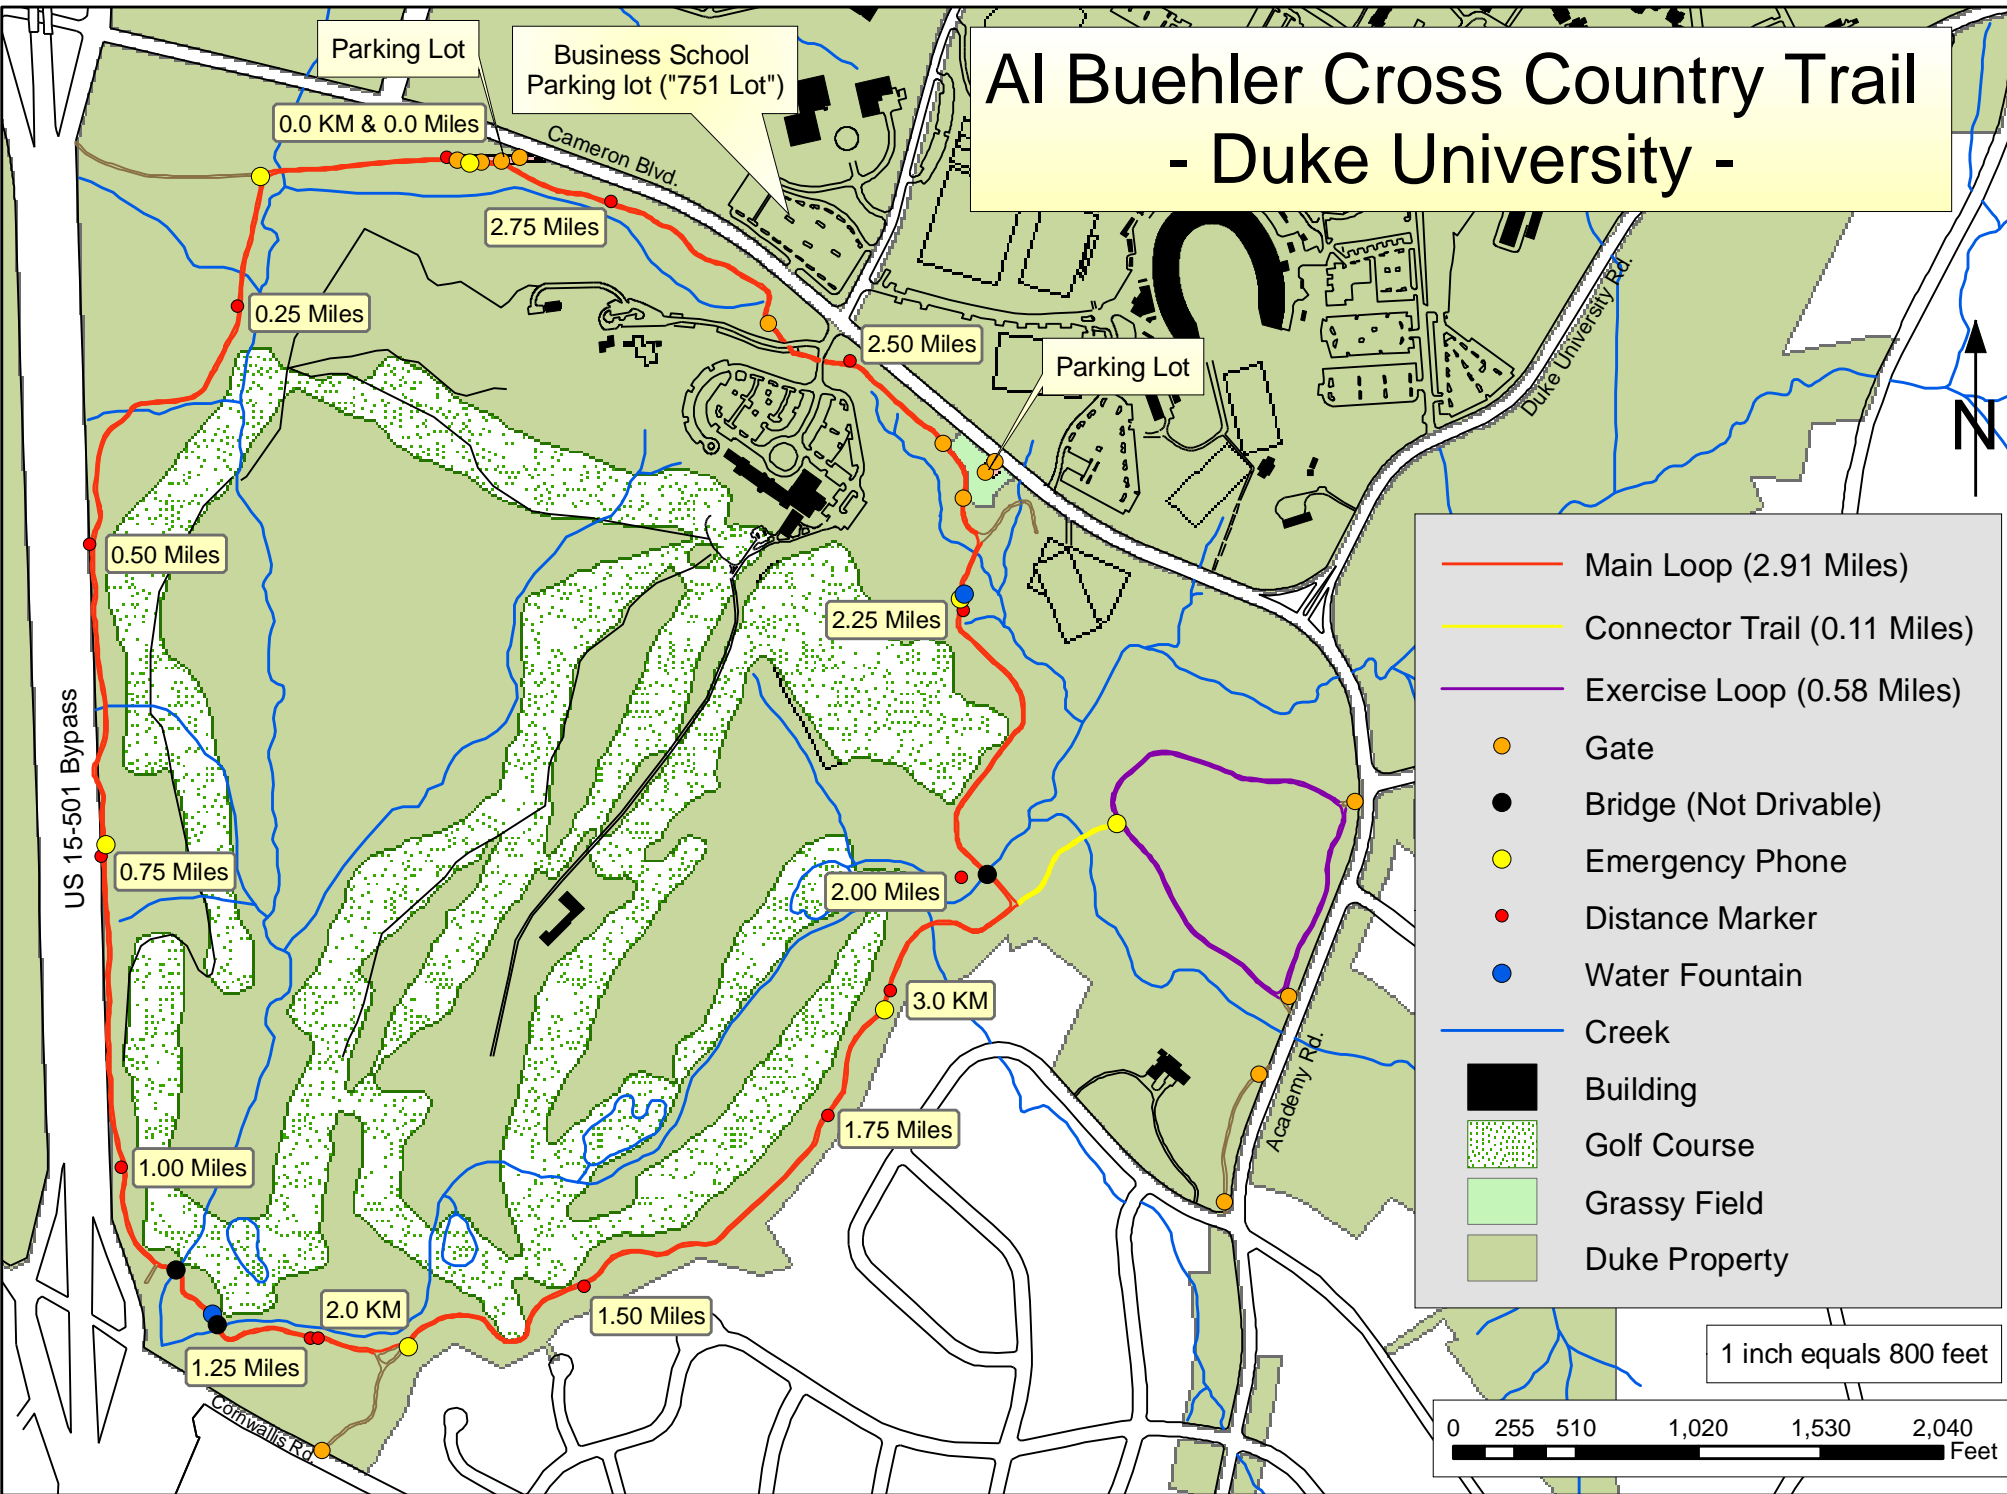

Al Buehler Cross Country Trail - Duke University -

- Main Loop (2.91 Miles)
- Connector Trail (0.11 Miles)
- Exercise Loop (0.58 Miles)
- Gate
- Bridge (Not Drivable)
- Emergency Phone
- Distance Marker
- Water Fountain
- Creek
- Building
- Golf Course
- Grassy Field
- Duke Property